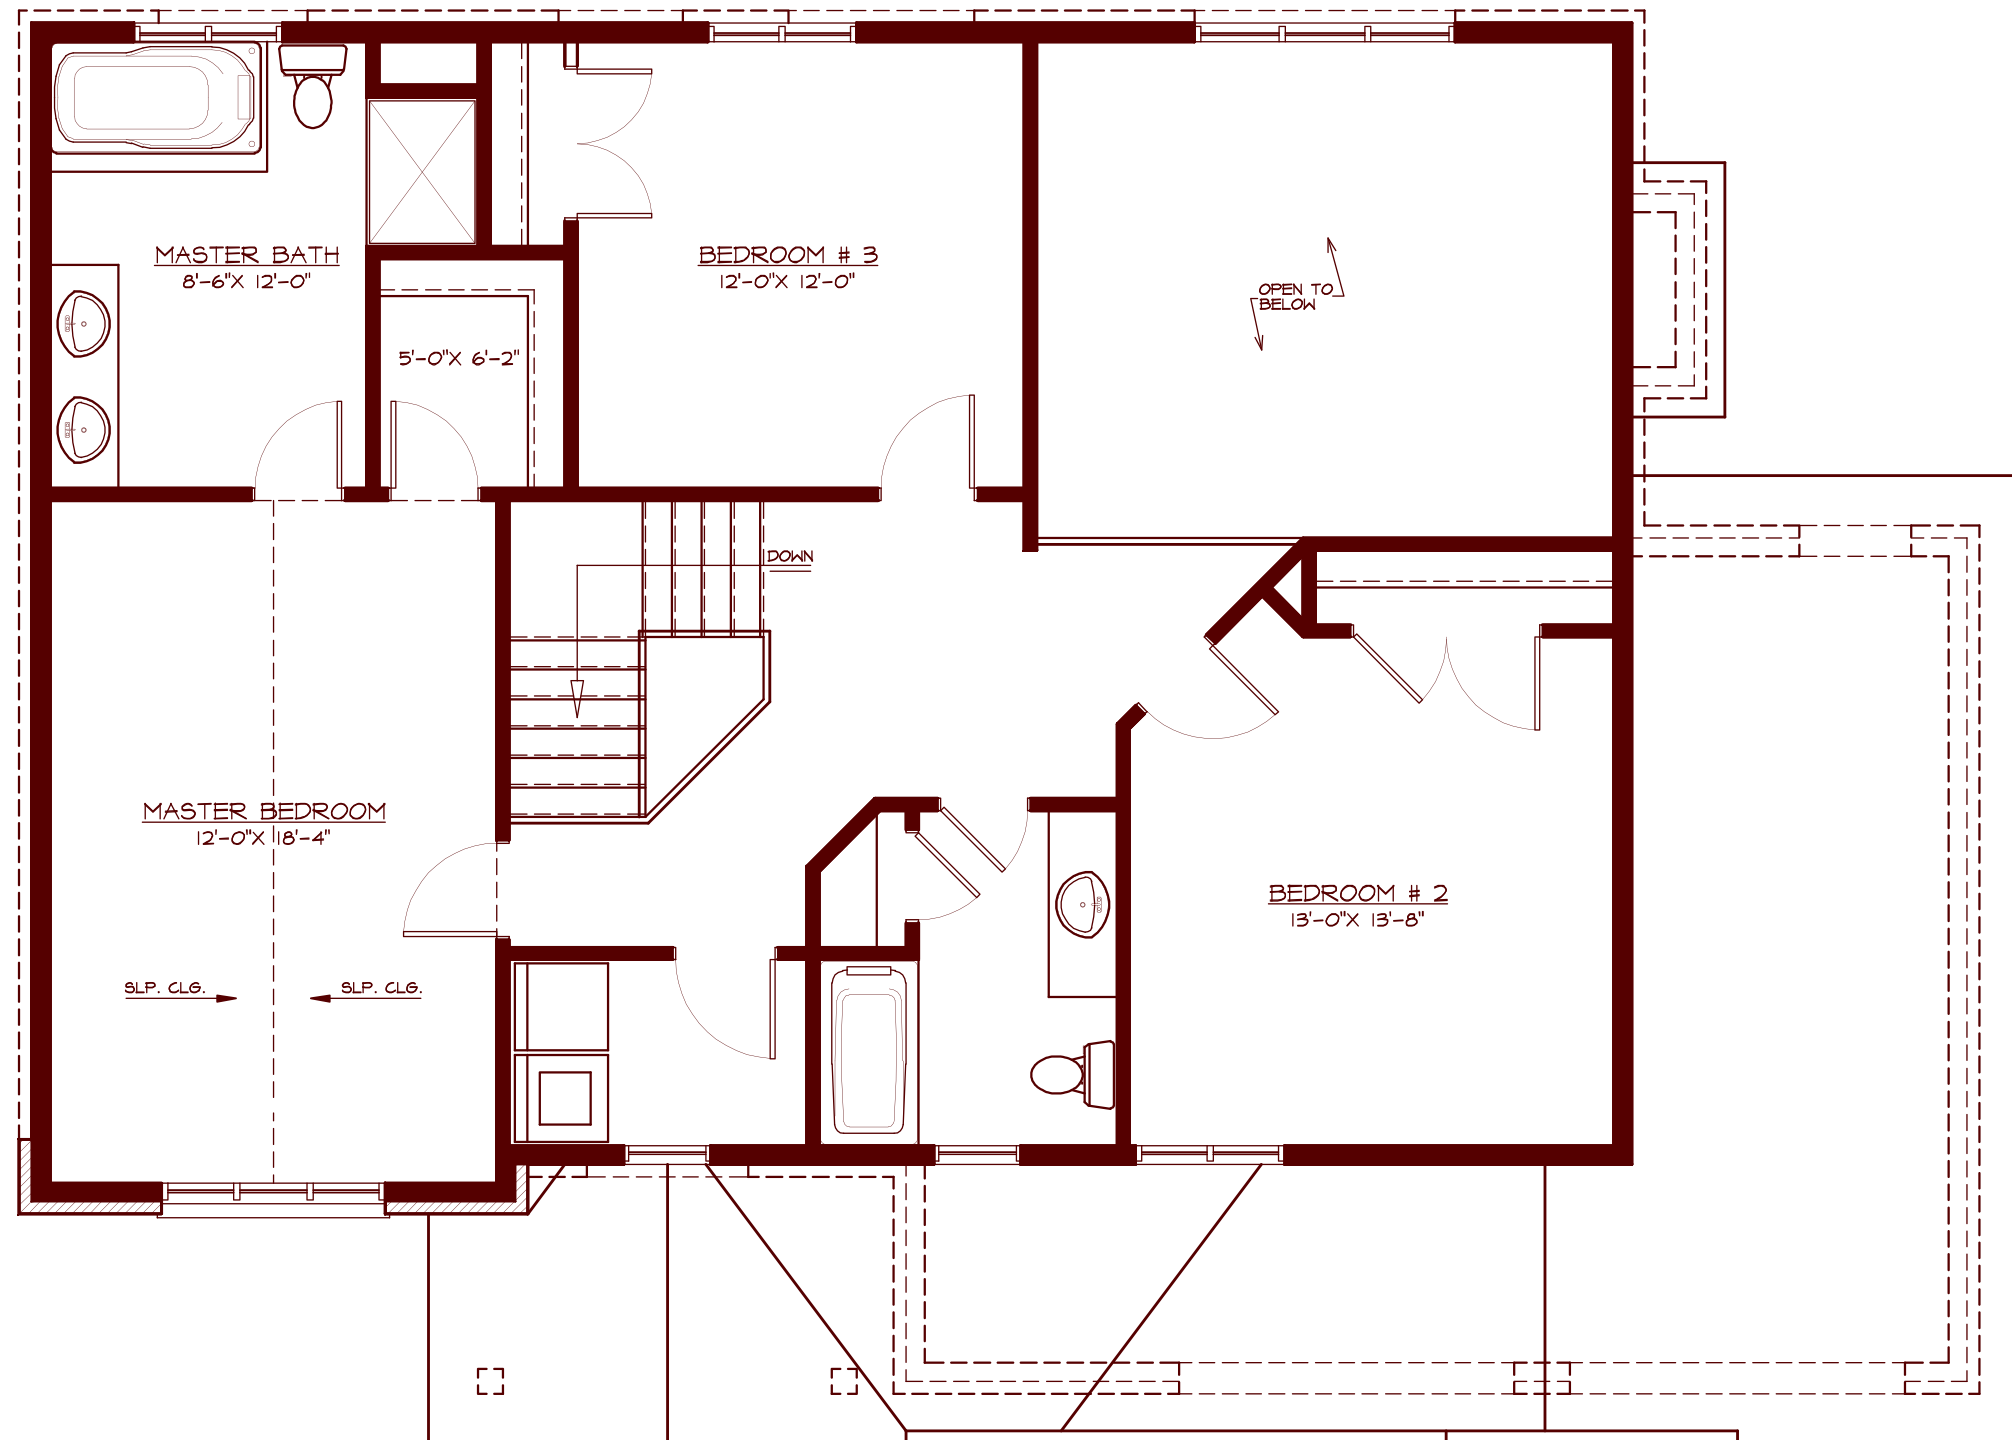

# Violet

Plans and specifications are subject to change without notice. Actual usable space may vary from stated floor area. E.&O.E.

**FRONT ELEVATION** 2176 SQ.FT. - 4 BEDROOMS - 3 BATHROOMS

[TrilliumHomes.ca](http://TrilliumHomes.ca)

Plans and specifications are subject to change without notice. Actual usable space may vary from stated floor area. E.&O.E.

Plans and specifications are subject to change without notice. Actual usable space may vary from stated floor area. E.&O.E.