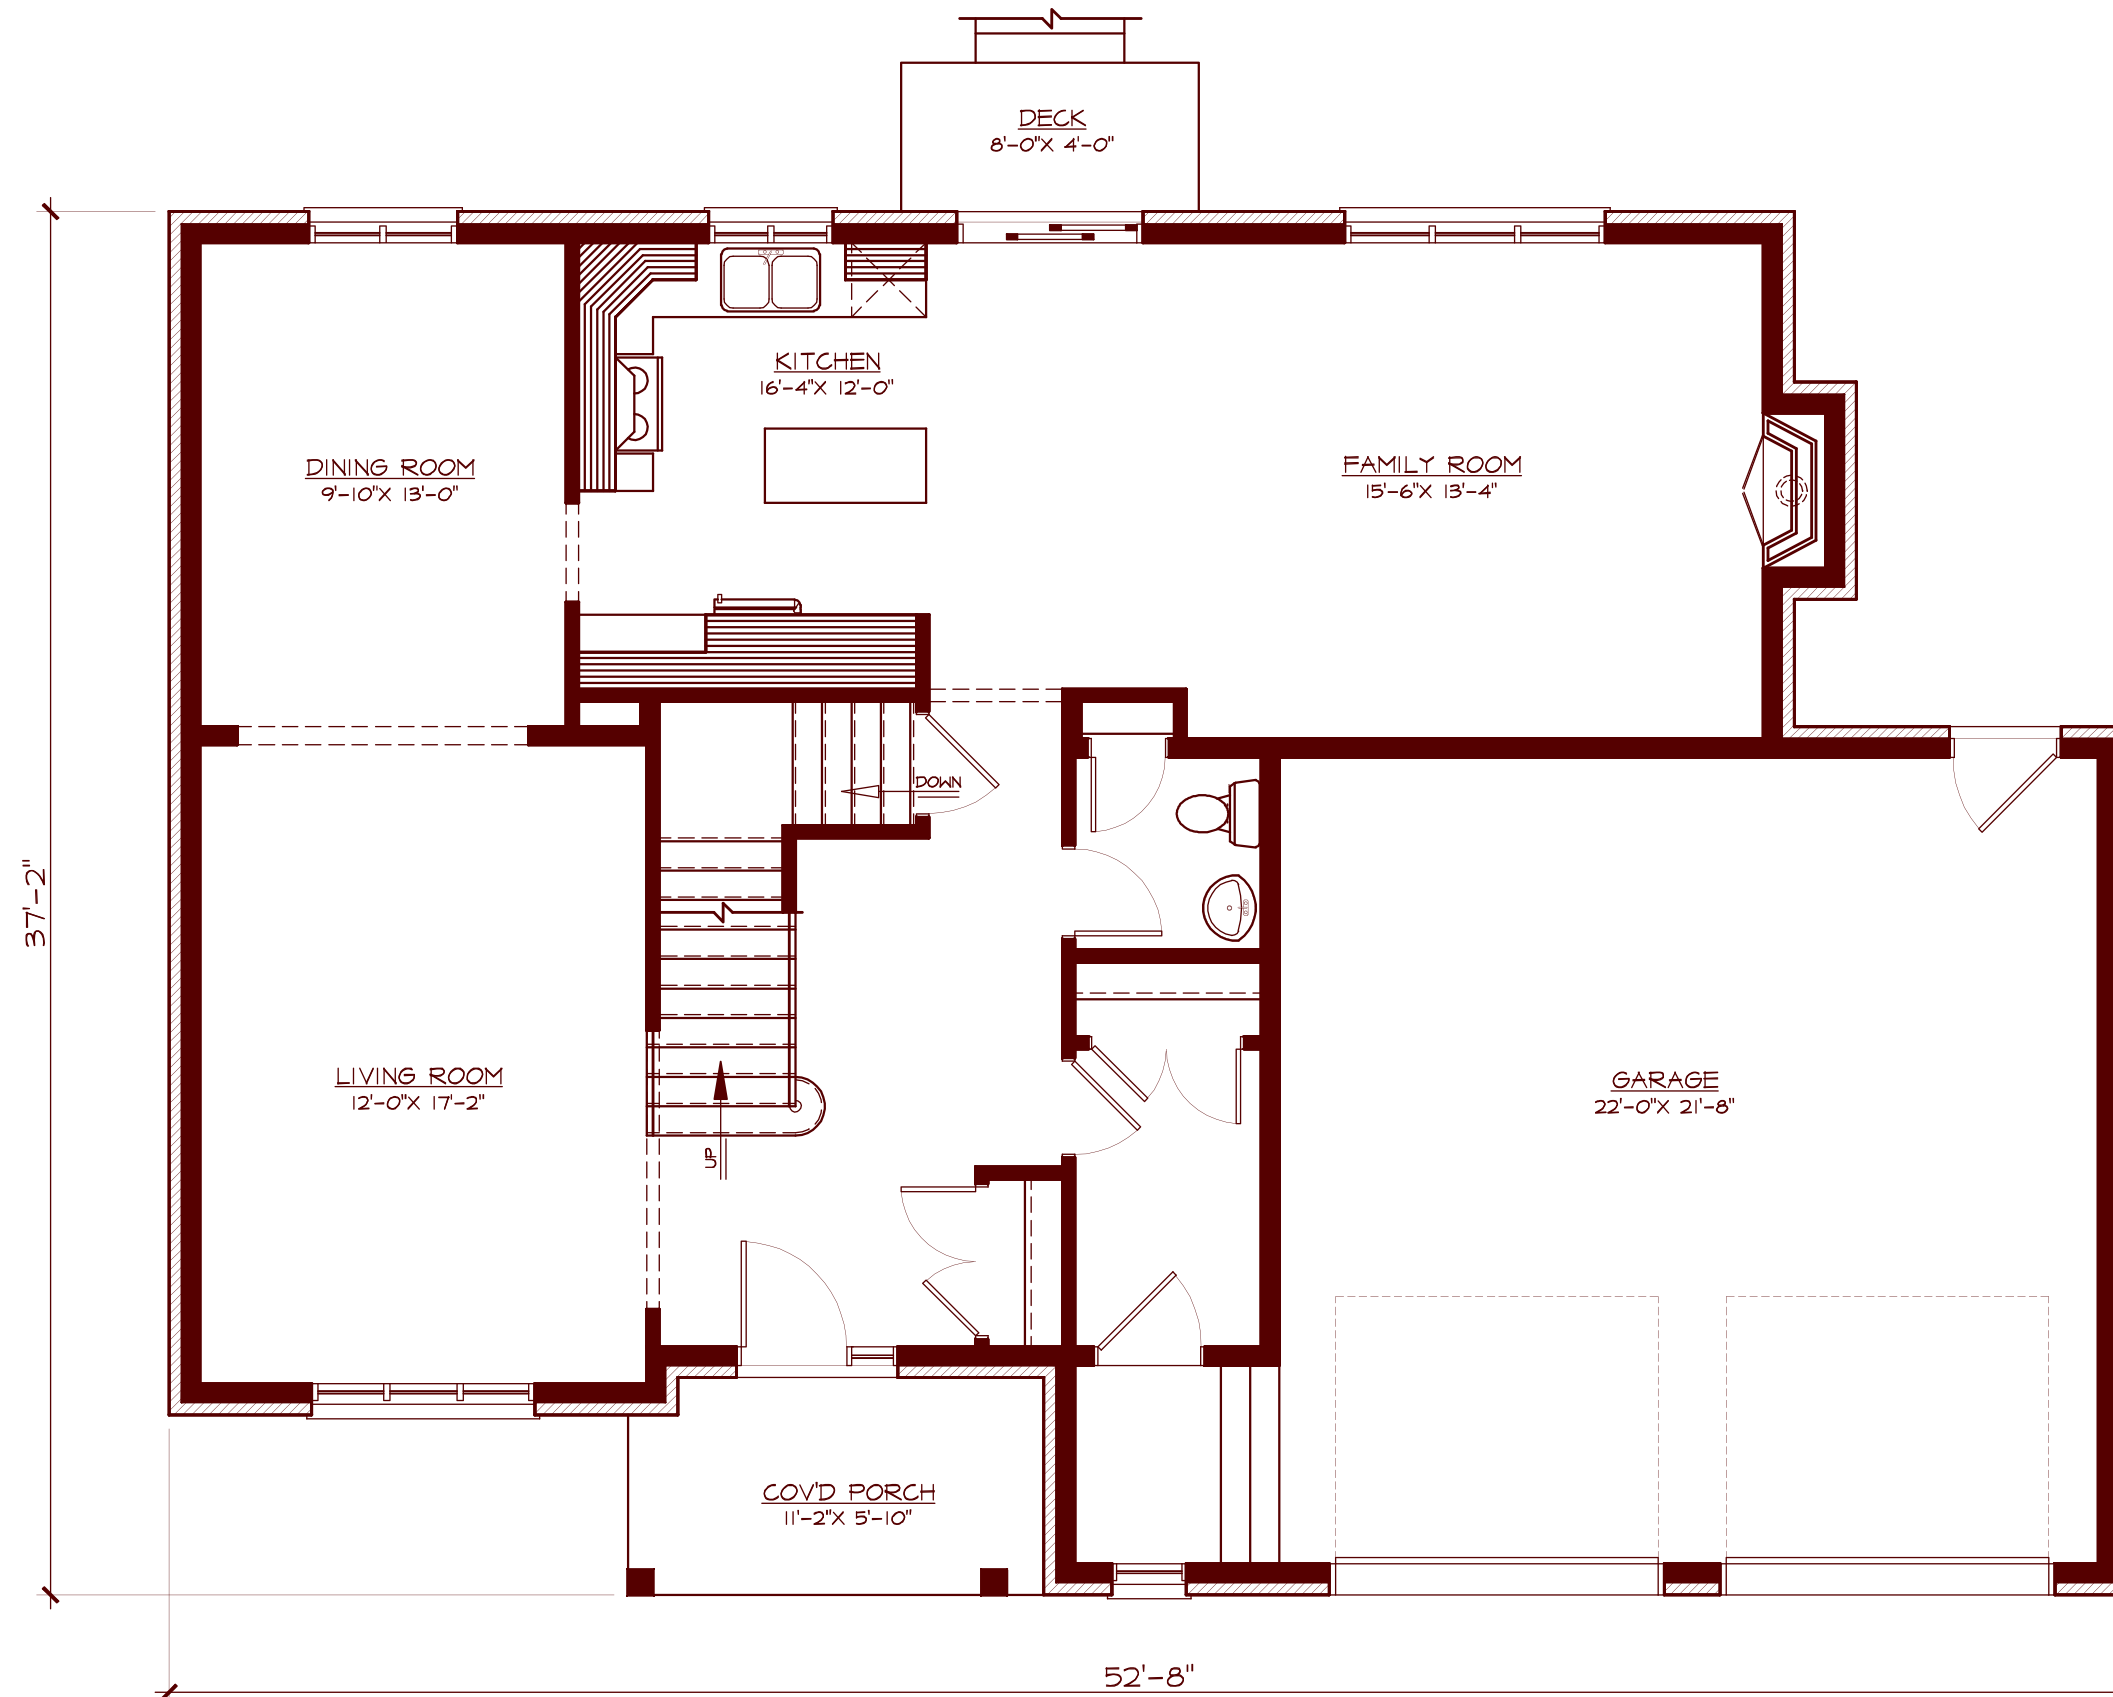

# Violet

Plans and specifications are subject to change without notice. Actual usable space may vary from stated floor area. E.&O.E.

**FRONT ELEVATION** 2176 SQ.FT. - 4 BEDROOMS - 3 BATHROOMS

[TrilliumHomes.ca](http://TrilliumHomes.ca)

Plans and specifications are subject to change without notice. Actual usable space may vary from stated floor area. E.&O.E.

Plans and specifications are subject to change without notice. Actual usable space may vary from stated floor area. E.&O.E.