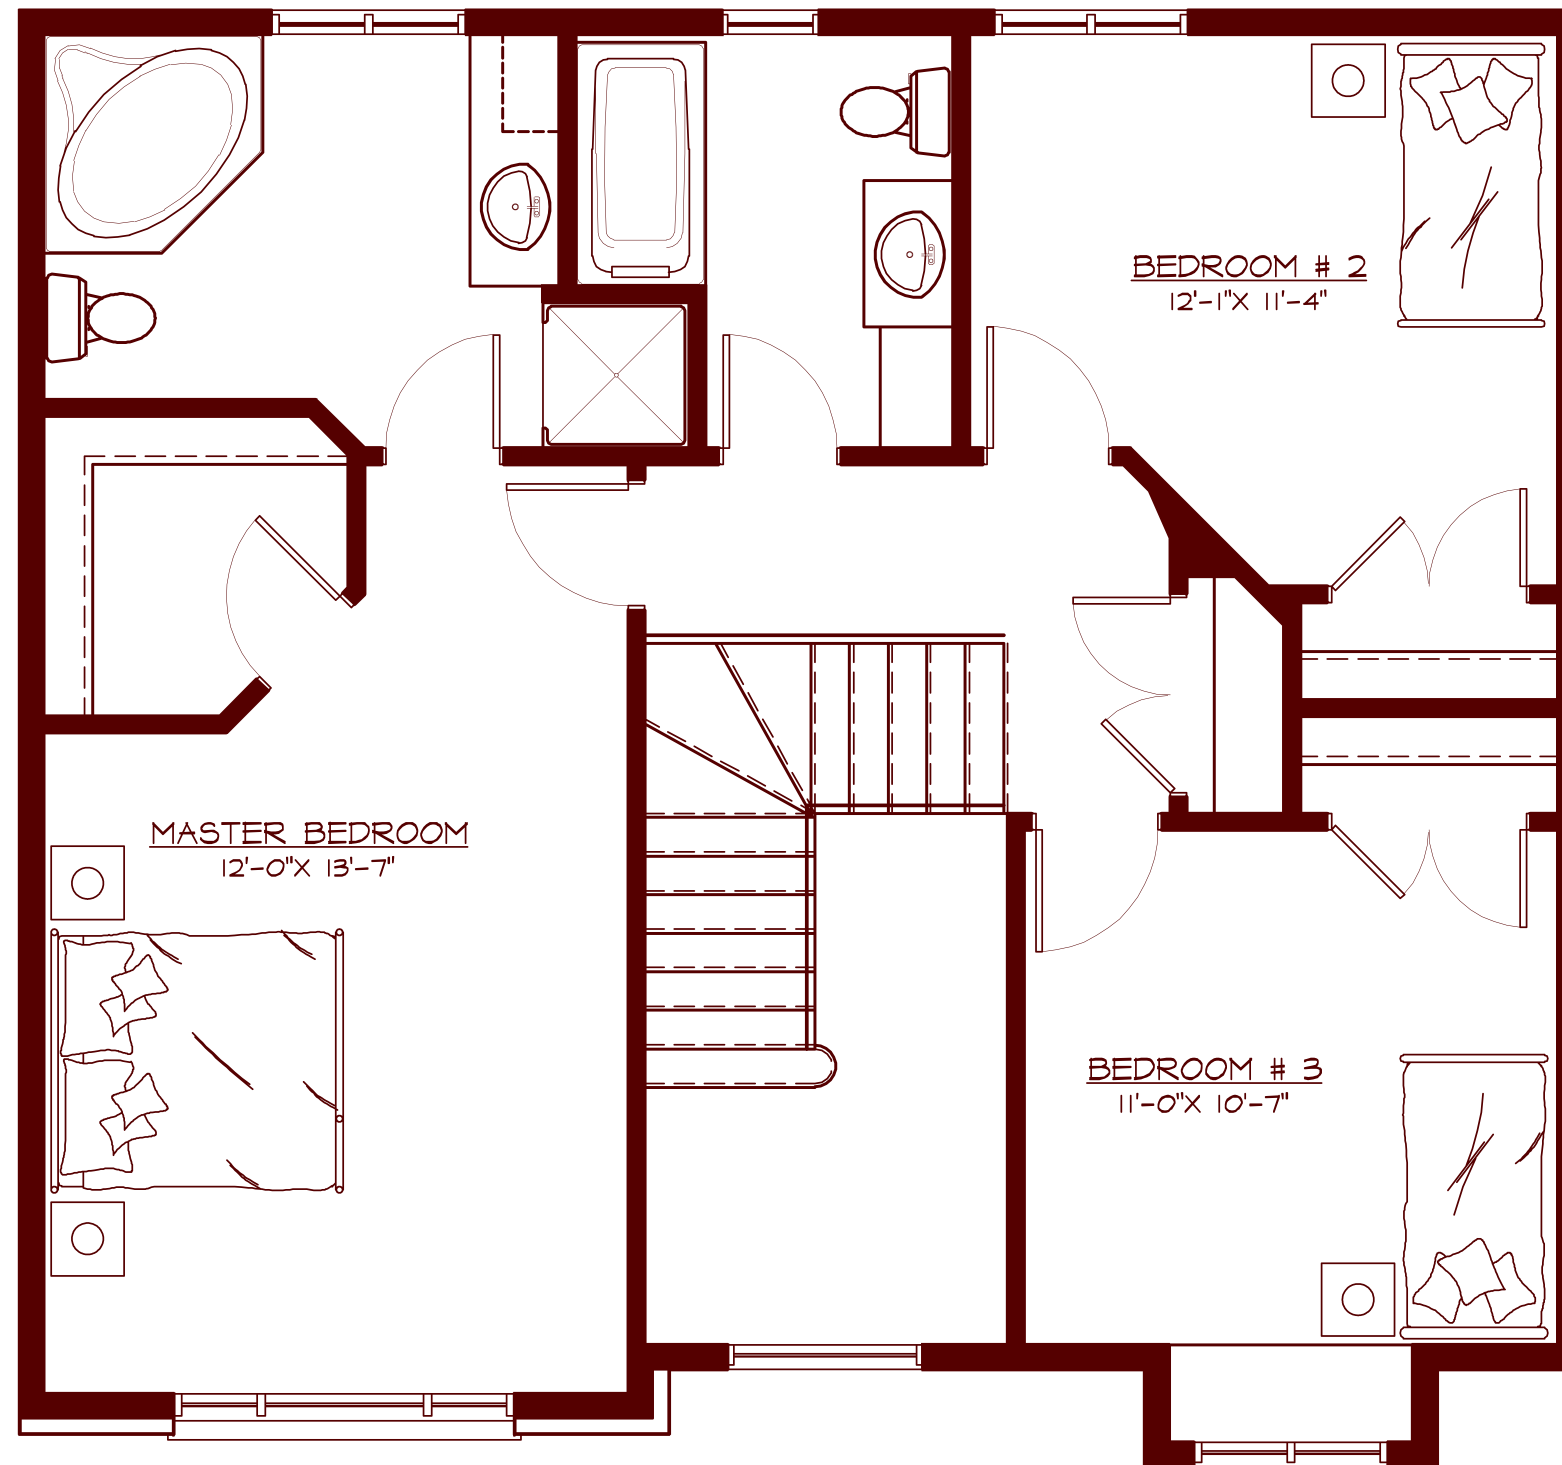

Tulip

Plans and specifications are subject to change without notice. Actual usable space may vary from stated floor area. E.&O.E.

FRONT ELEVATION 1962 SQ.FT. - 3 BEDROOMS - 3 BATHROOMS

TrilliumHomes.ca

Plans and specifications are subject to change without notice. Actual usable space may vary from stated floor area. E.&O.E.

Plans and specifications are subject to change without notice. Actual usable space may vary from stated floor area. E.&O.E.