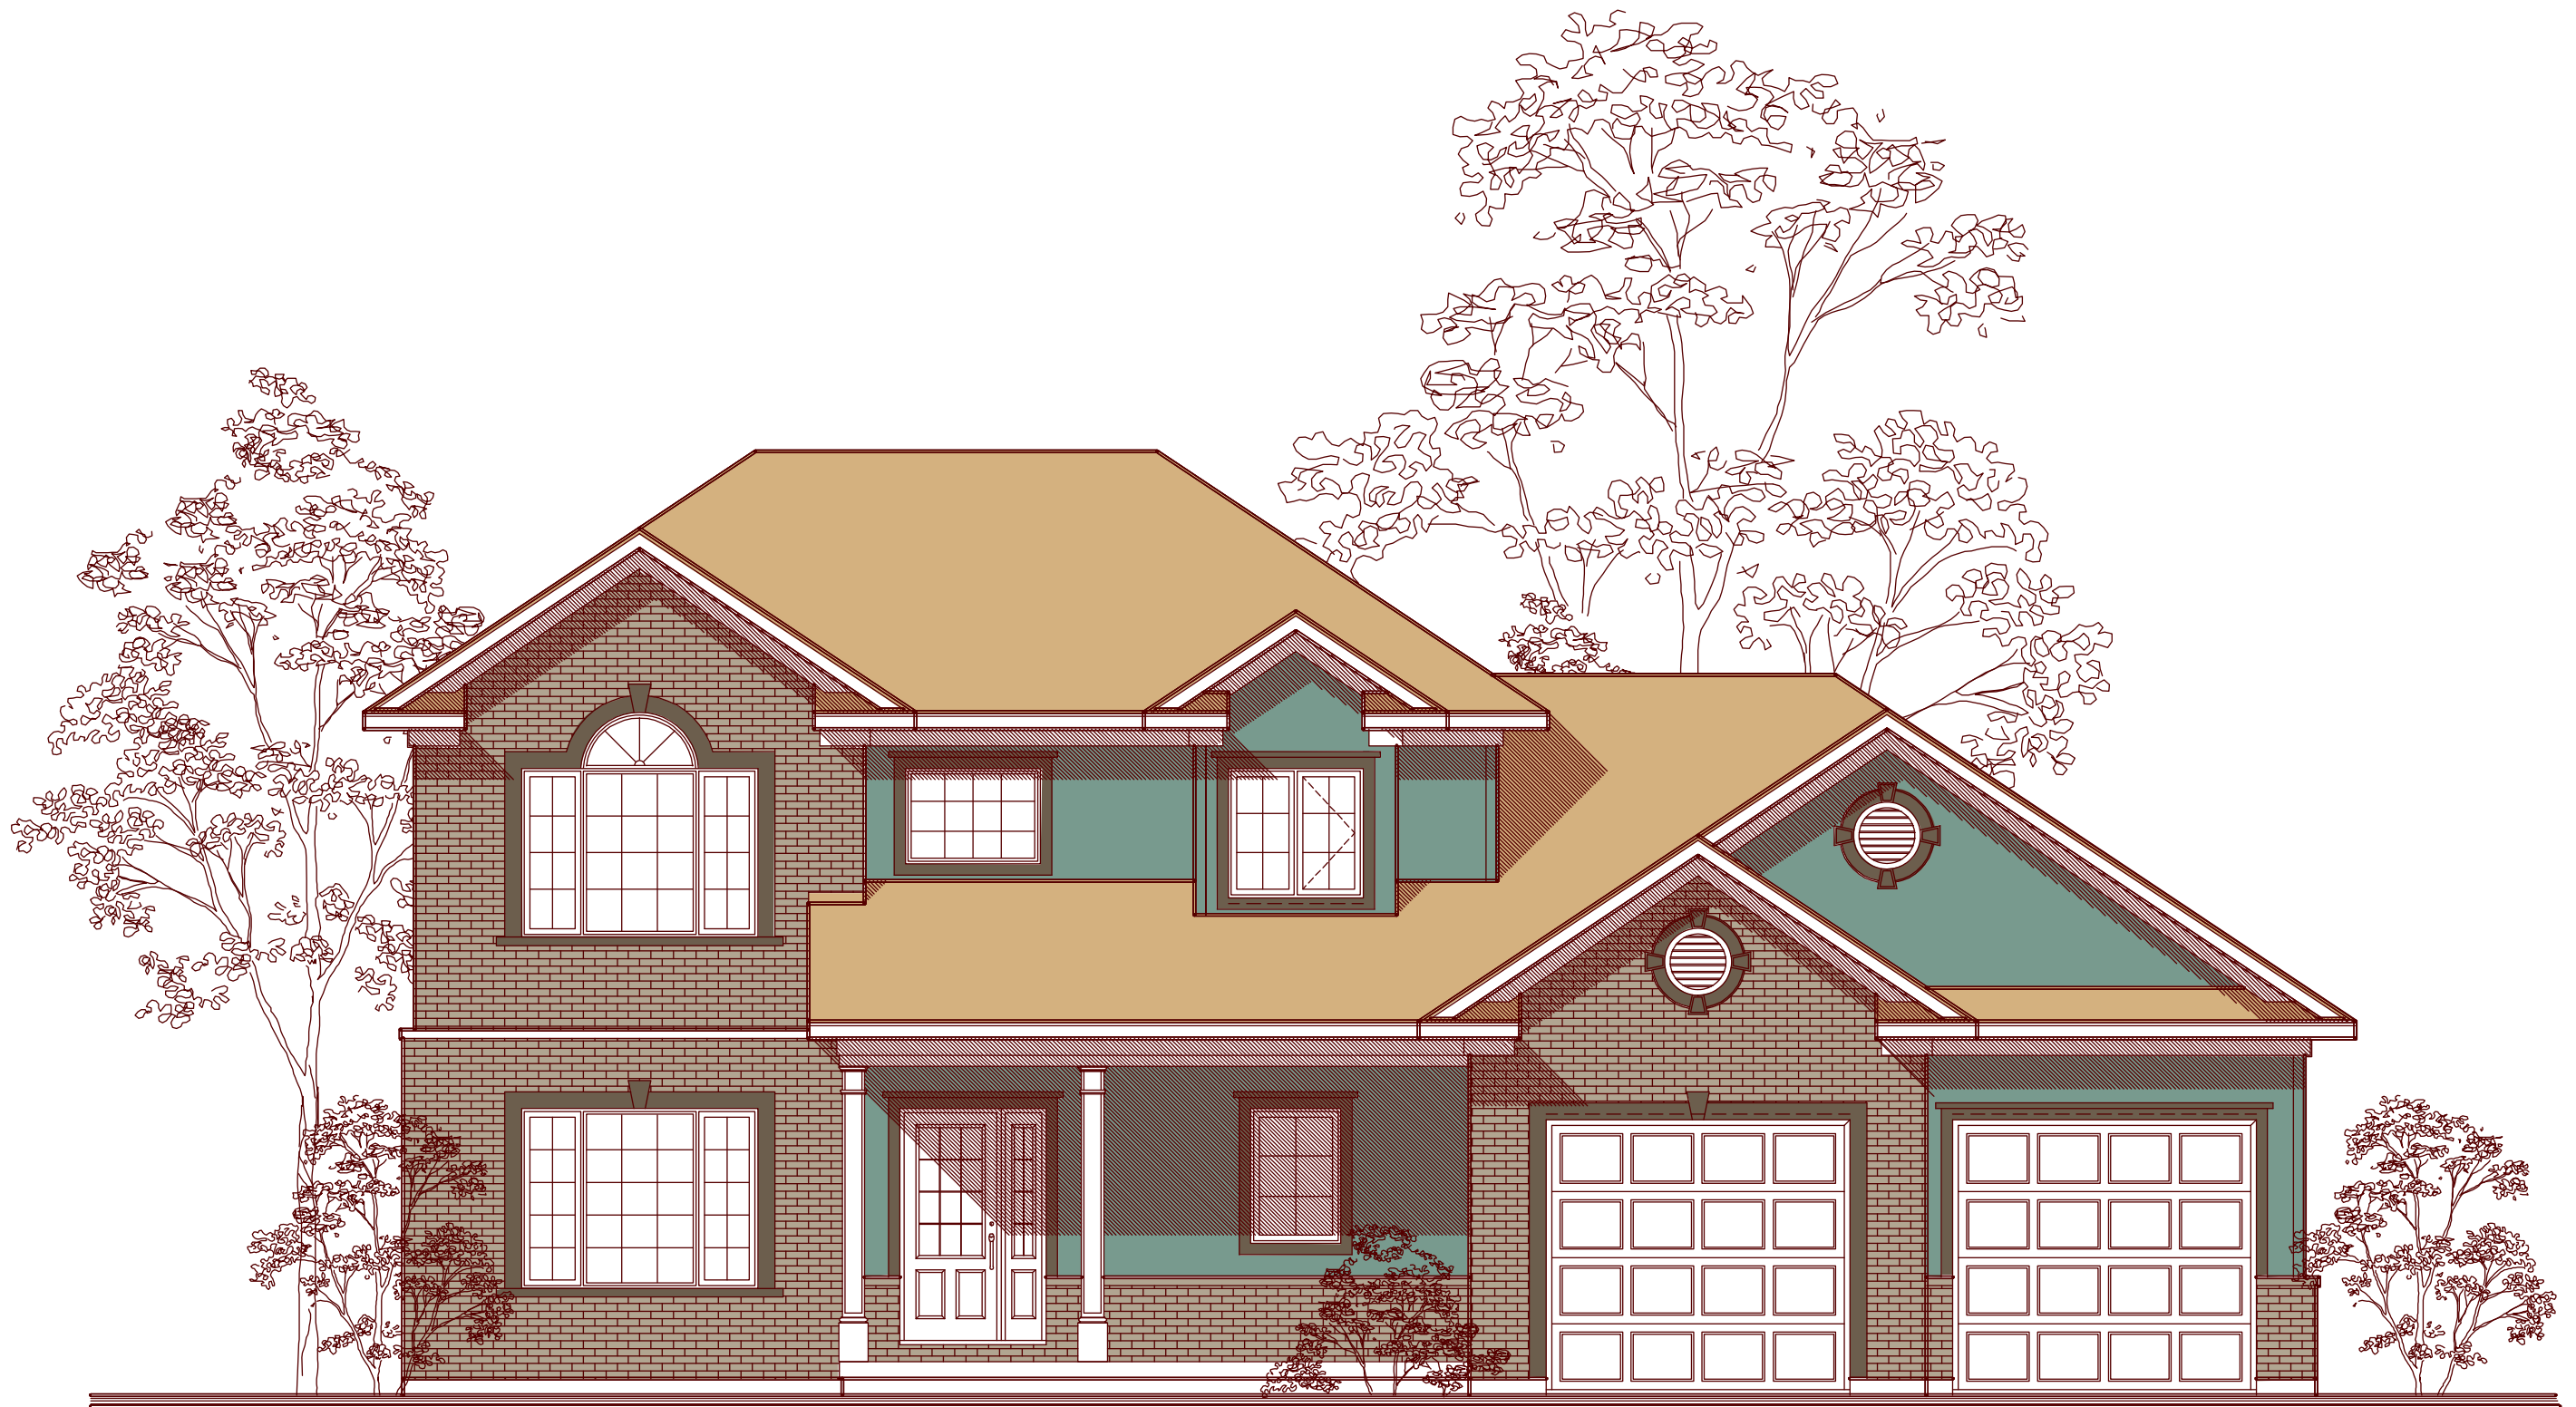

Tulip

Plans and specifications are subject to change without notice. Actual usable space may vary from stated floor area. E.&O.E.

FRONT ELEVATION 1962 SQ.FT. - 3 BEDROOMS - 3 BATHROOMS

TrilliumHomes.ca

Plans and specifications are subject to change without notice. Actual usable space may vary from stated floor area. E.&O.E.