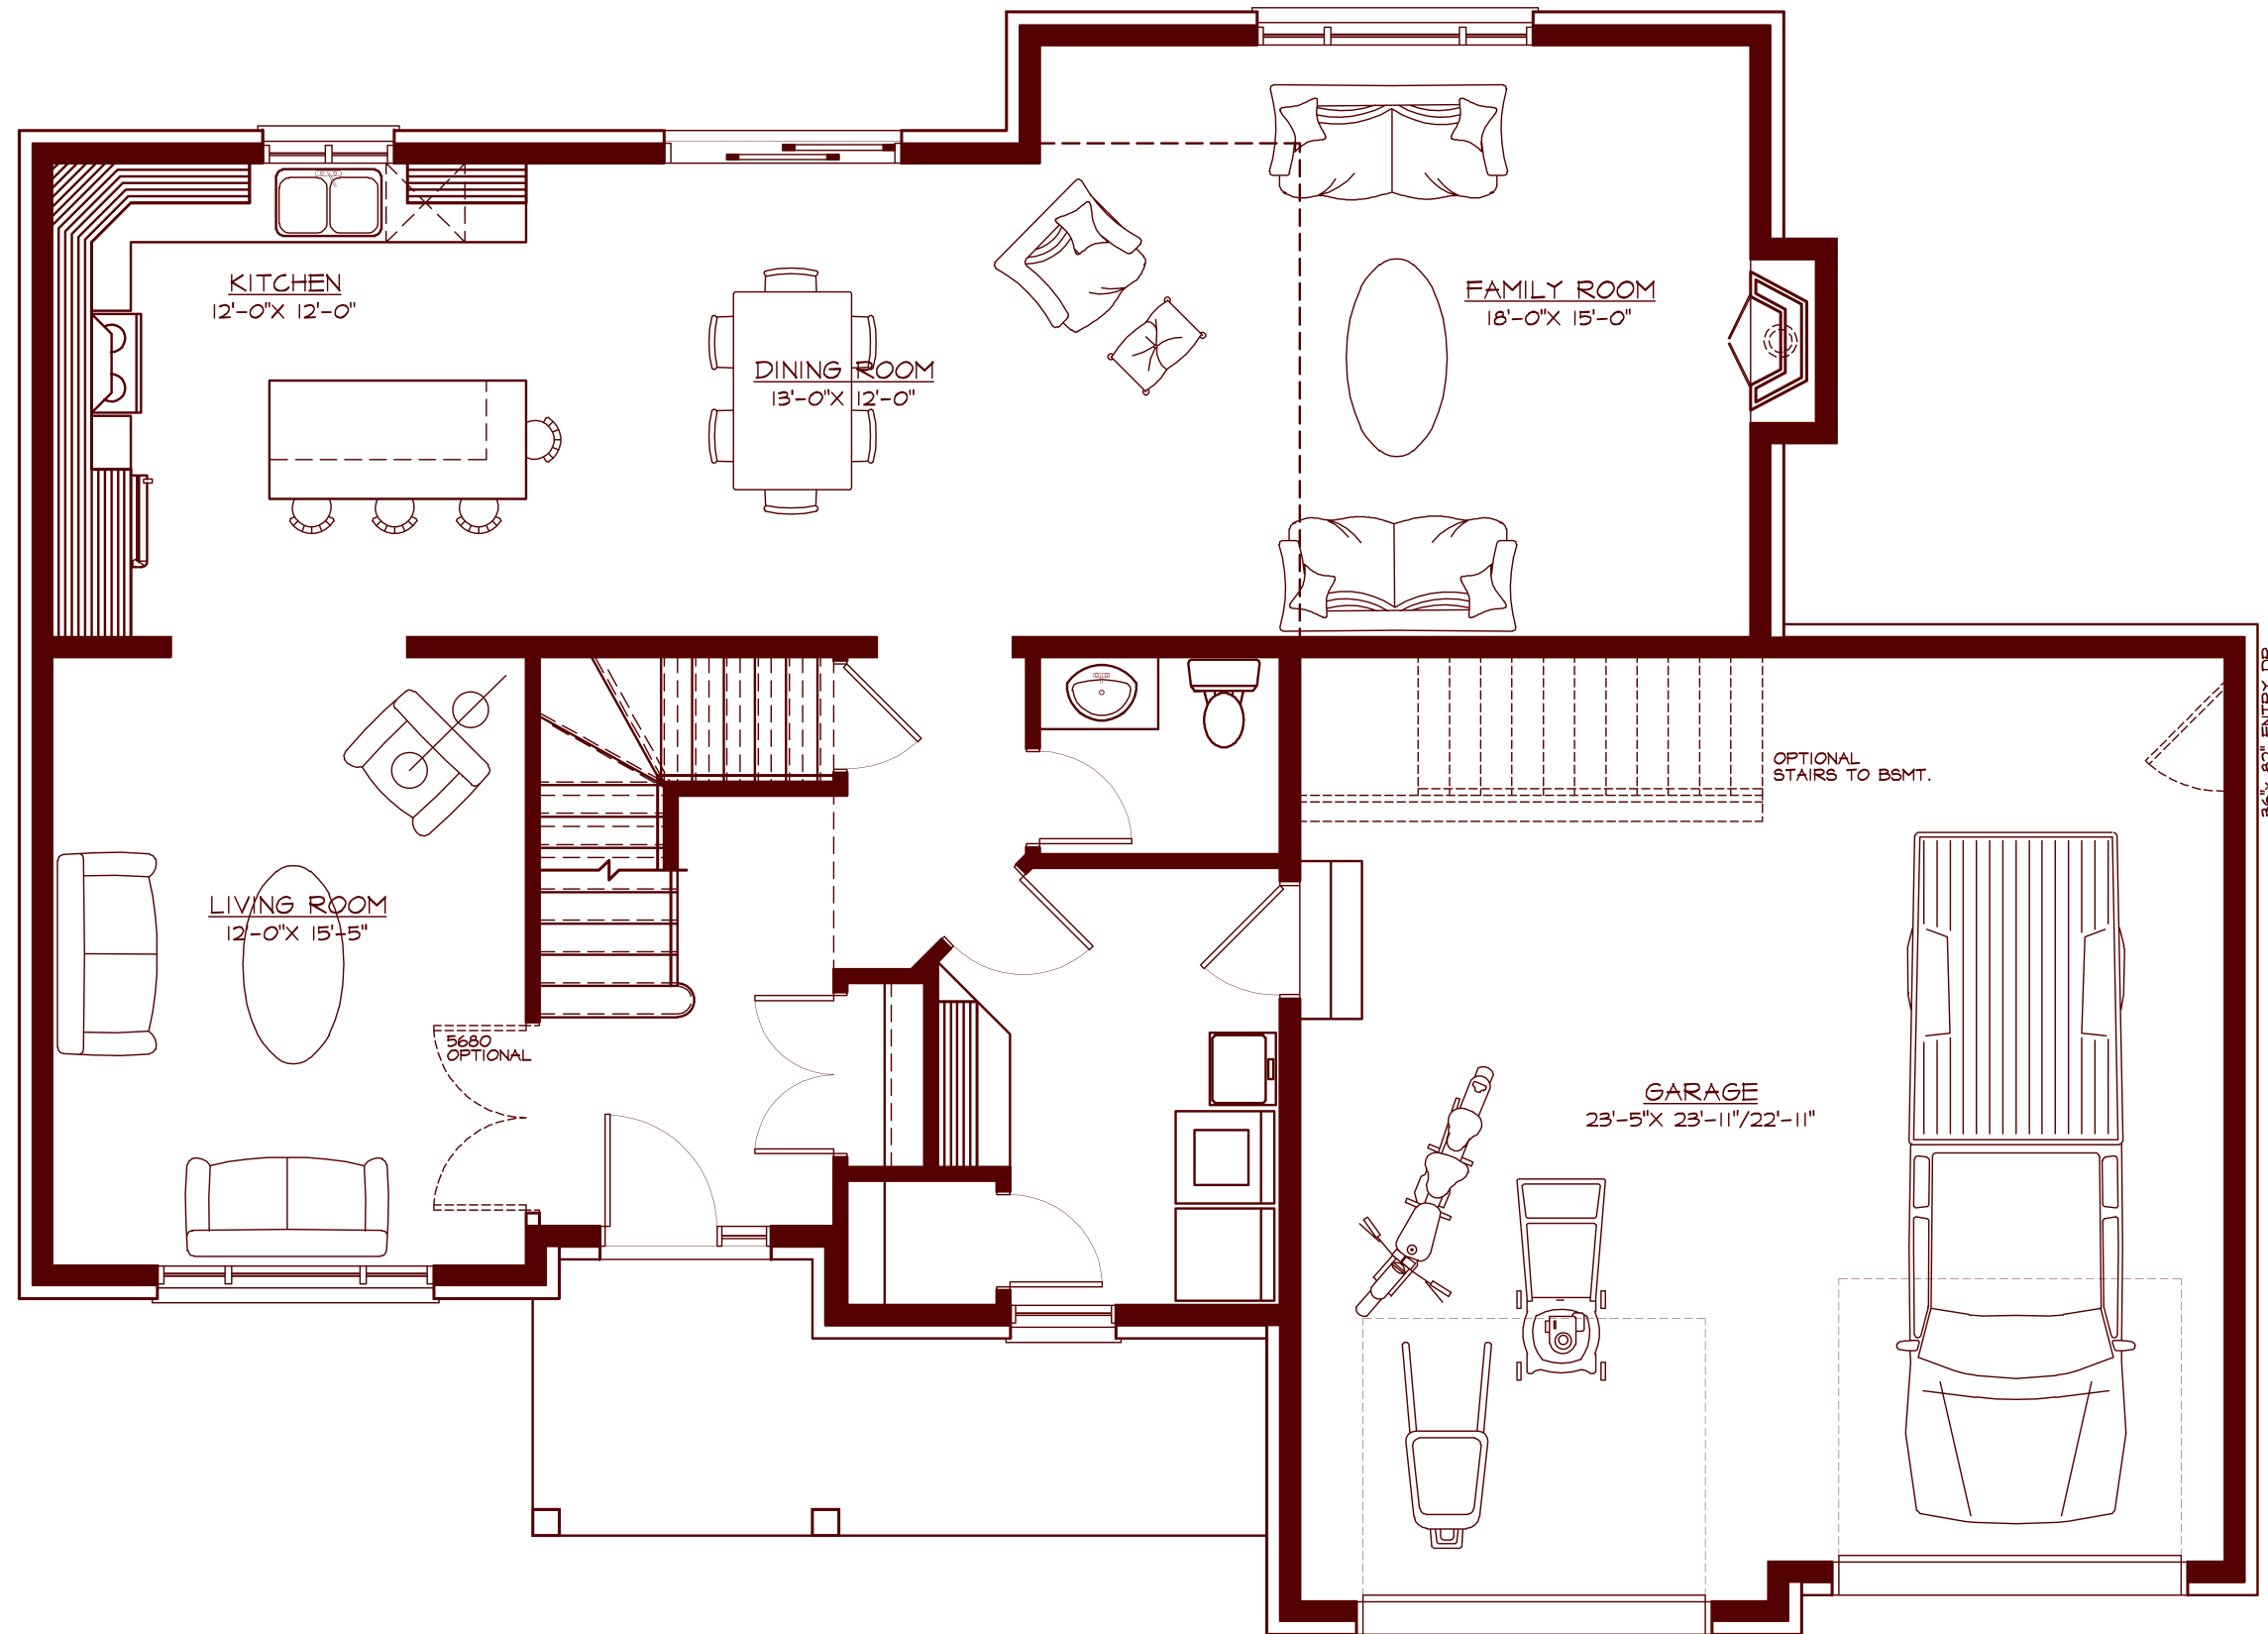

Tulip

Plans and specifications are subject to change without notice. Actual usable space may vary from stated floor area. E.&O.E.

FRONT ELEVATION 1962 SQ.FT. - 3 BEDROOMS - 3 BATHROOMS

TrilliumHomes.ca

Plans and specifications are subject to change without notice. Actual usable space may vary from stated floor area. E.&O.E.

Plans and specifications are subject to change without notice. Actual usable space may vary from stated floor area. E.&O.E.