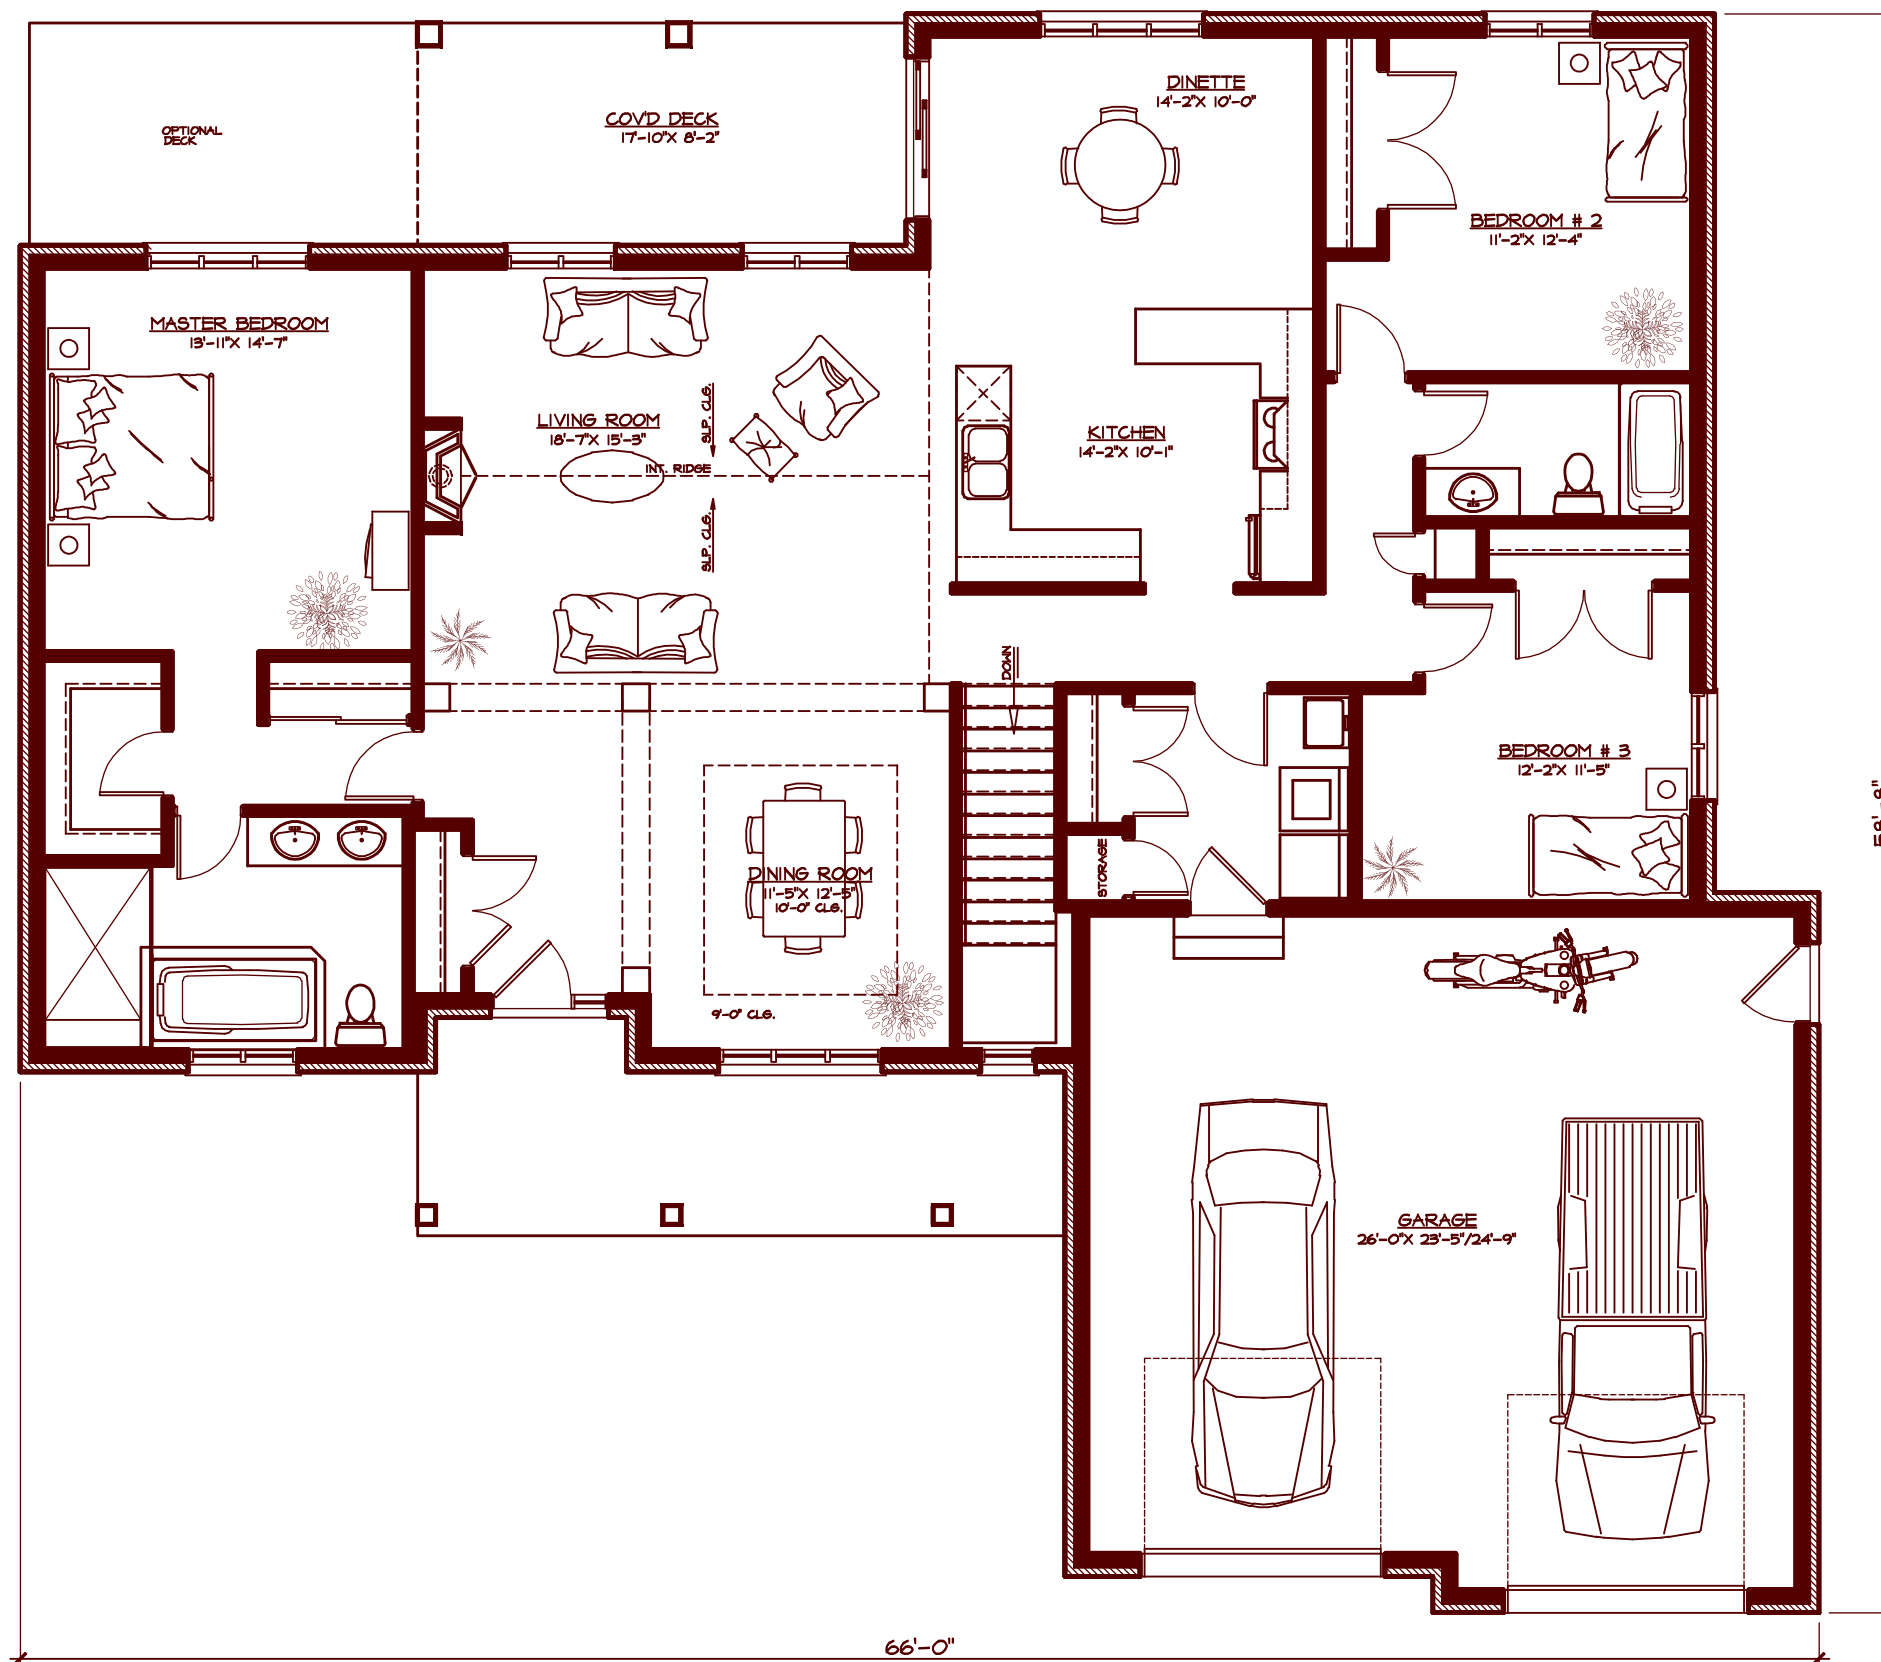

MARIGOLD

Plans and specifications are subject to change without notice. Actual usable space may vary from stated floor area. E.&O.E.

FRONT ELEVATION

1933 SQ.FT. - 3 BEDROOMS - 2 BATHROOMS

TrilliumHomes.ca

Plans and specifications are subject to change without notice. Actual usable space may vary from stated floor area. E.&O.E.