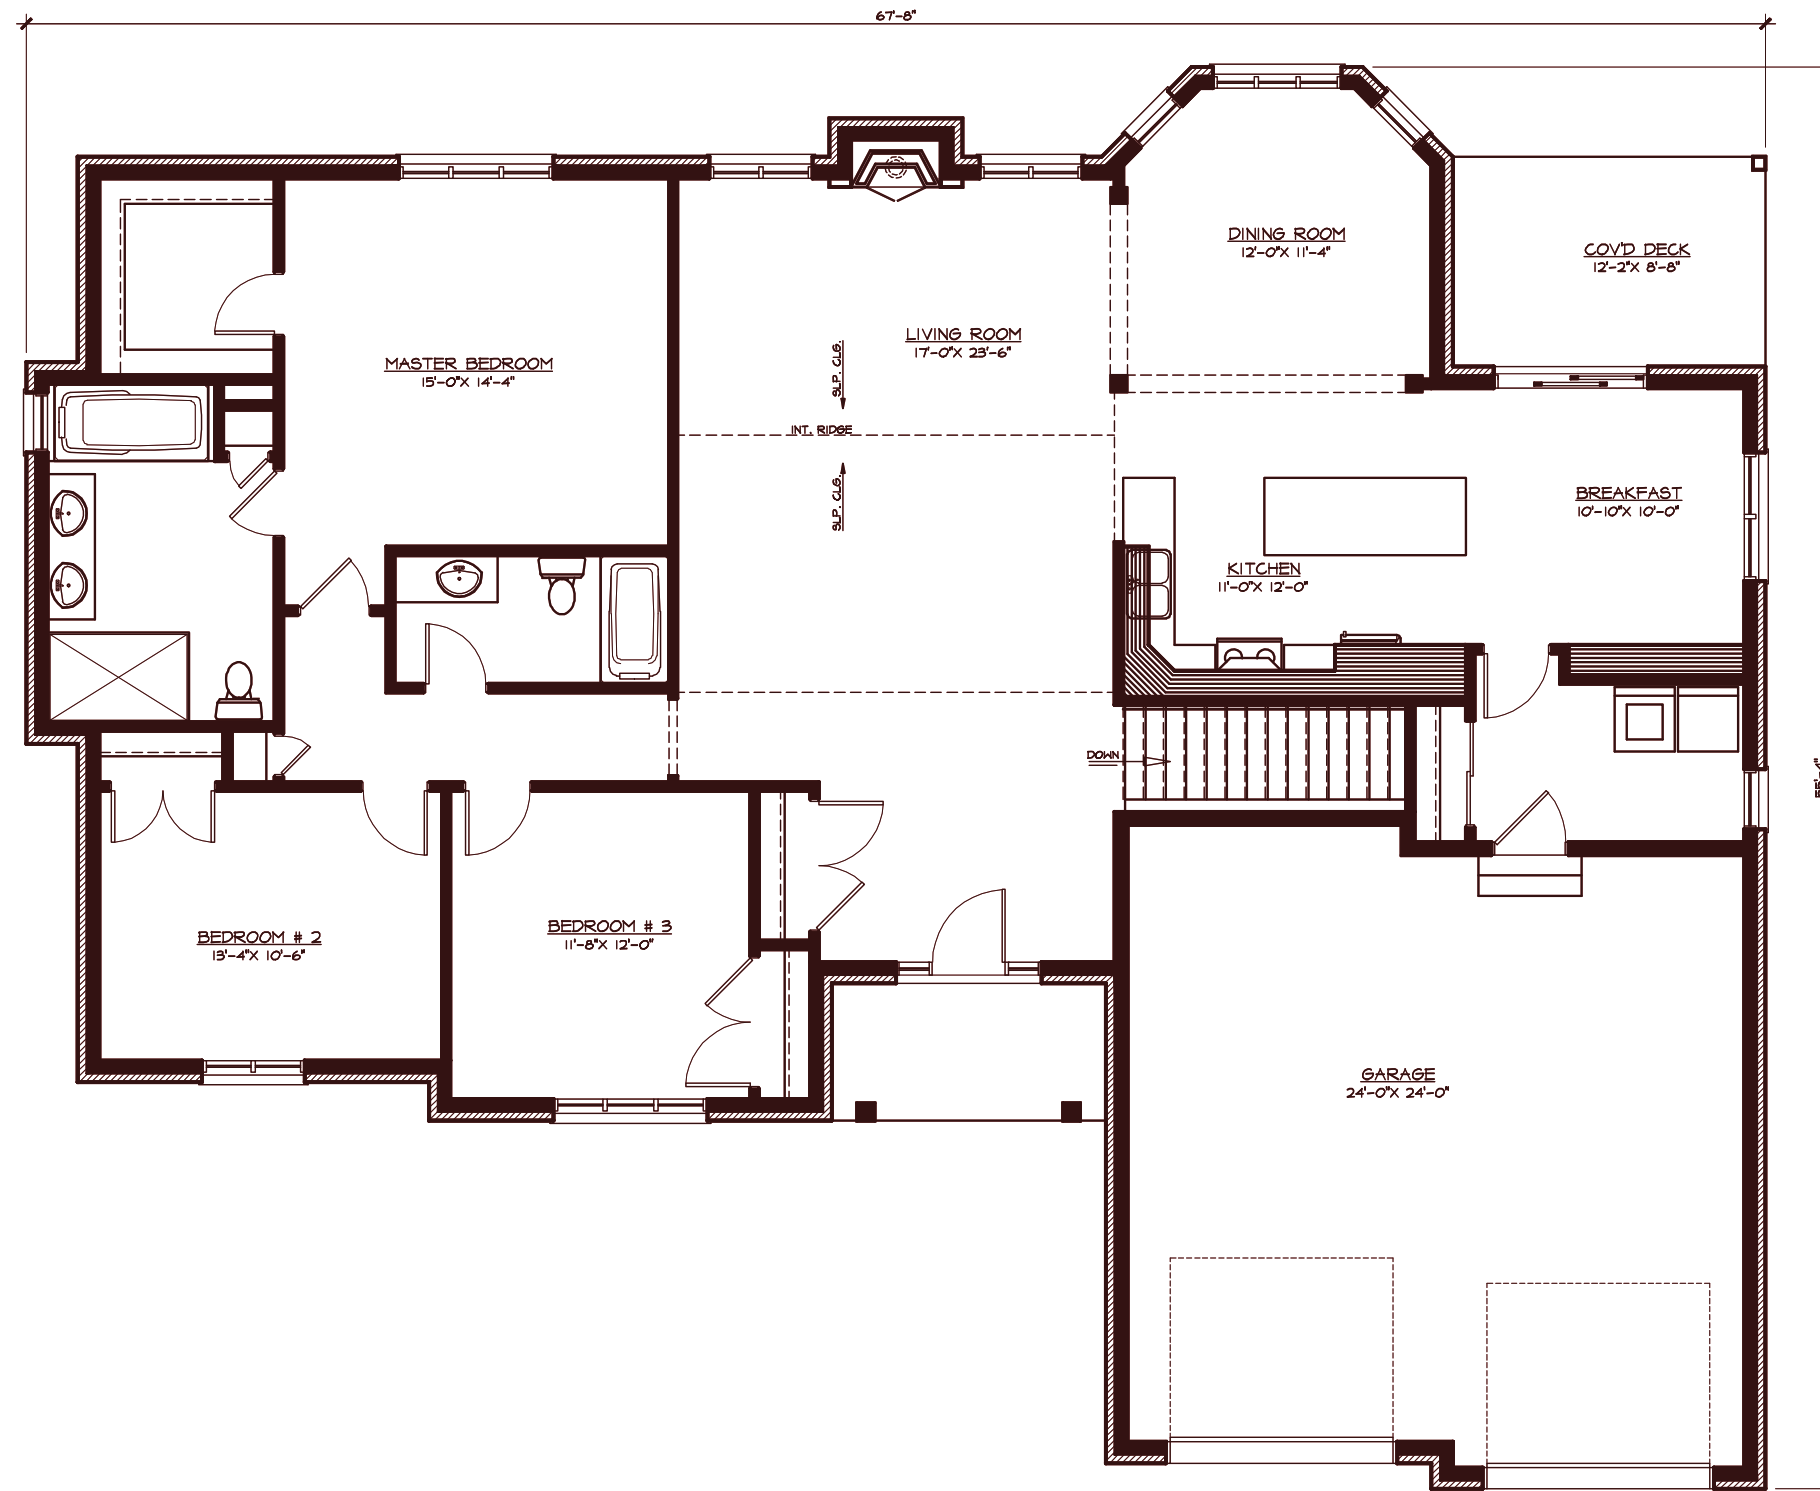

HOLLY

Plans and specifications are subject to change without notice. Actual usable space may vary from stated floor area. E.&O.E.

FRONT ELEVATION

1979 SQ.FT. - 3 BEDROOMS - 2 BATHROOMS

TrilliumHomes.ca

Plans and specifications are subject to change without notice. Actual usable space may vary from stated floor area. E.&O.E.