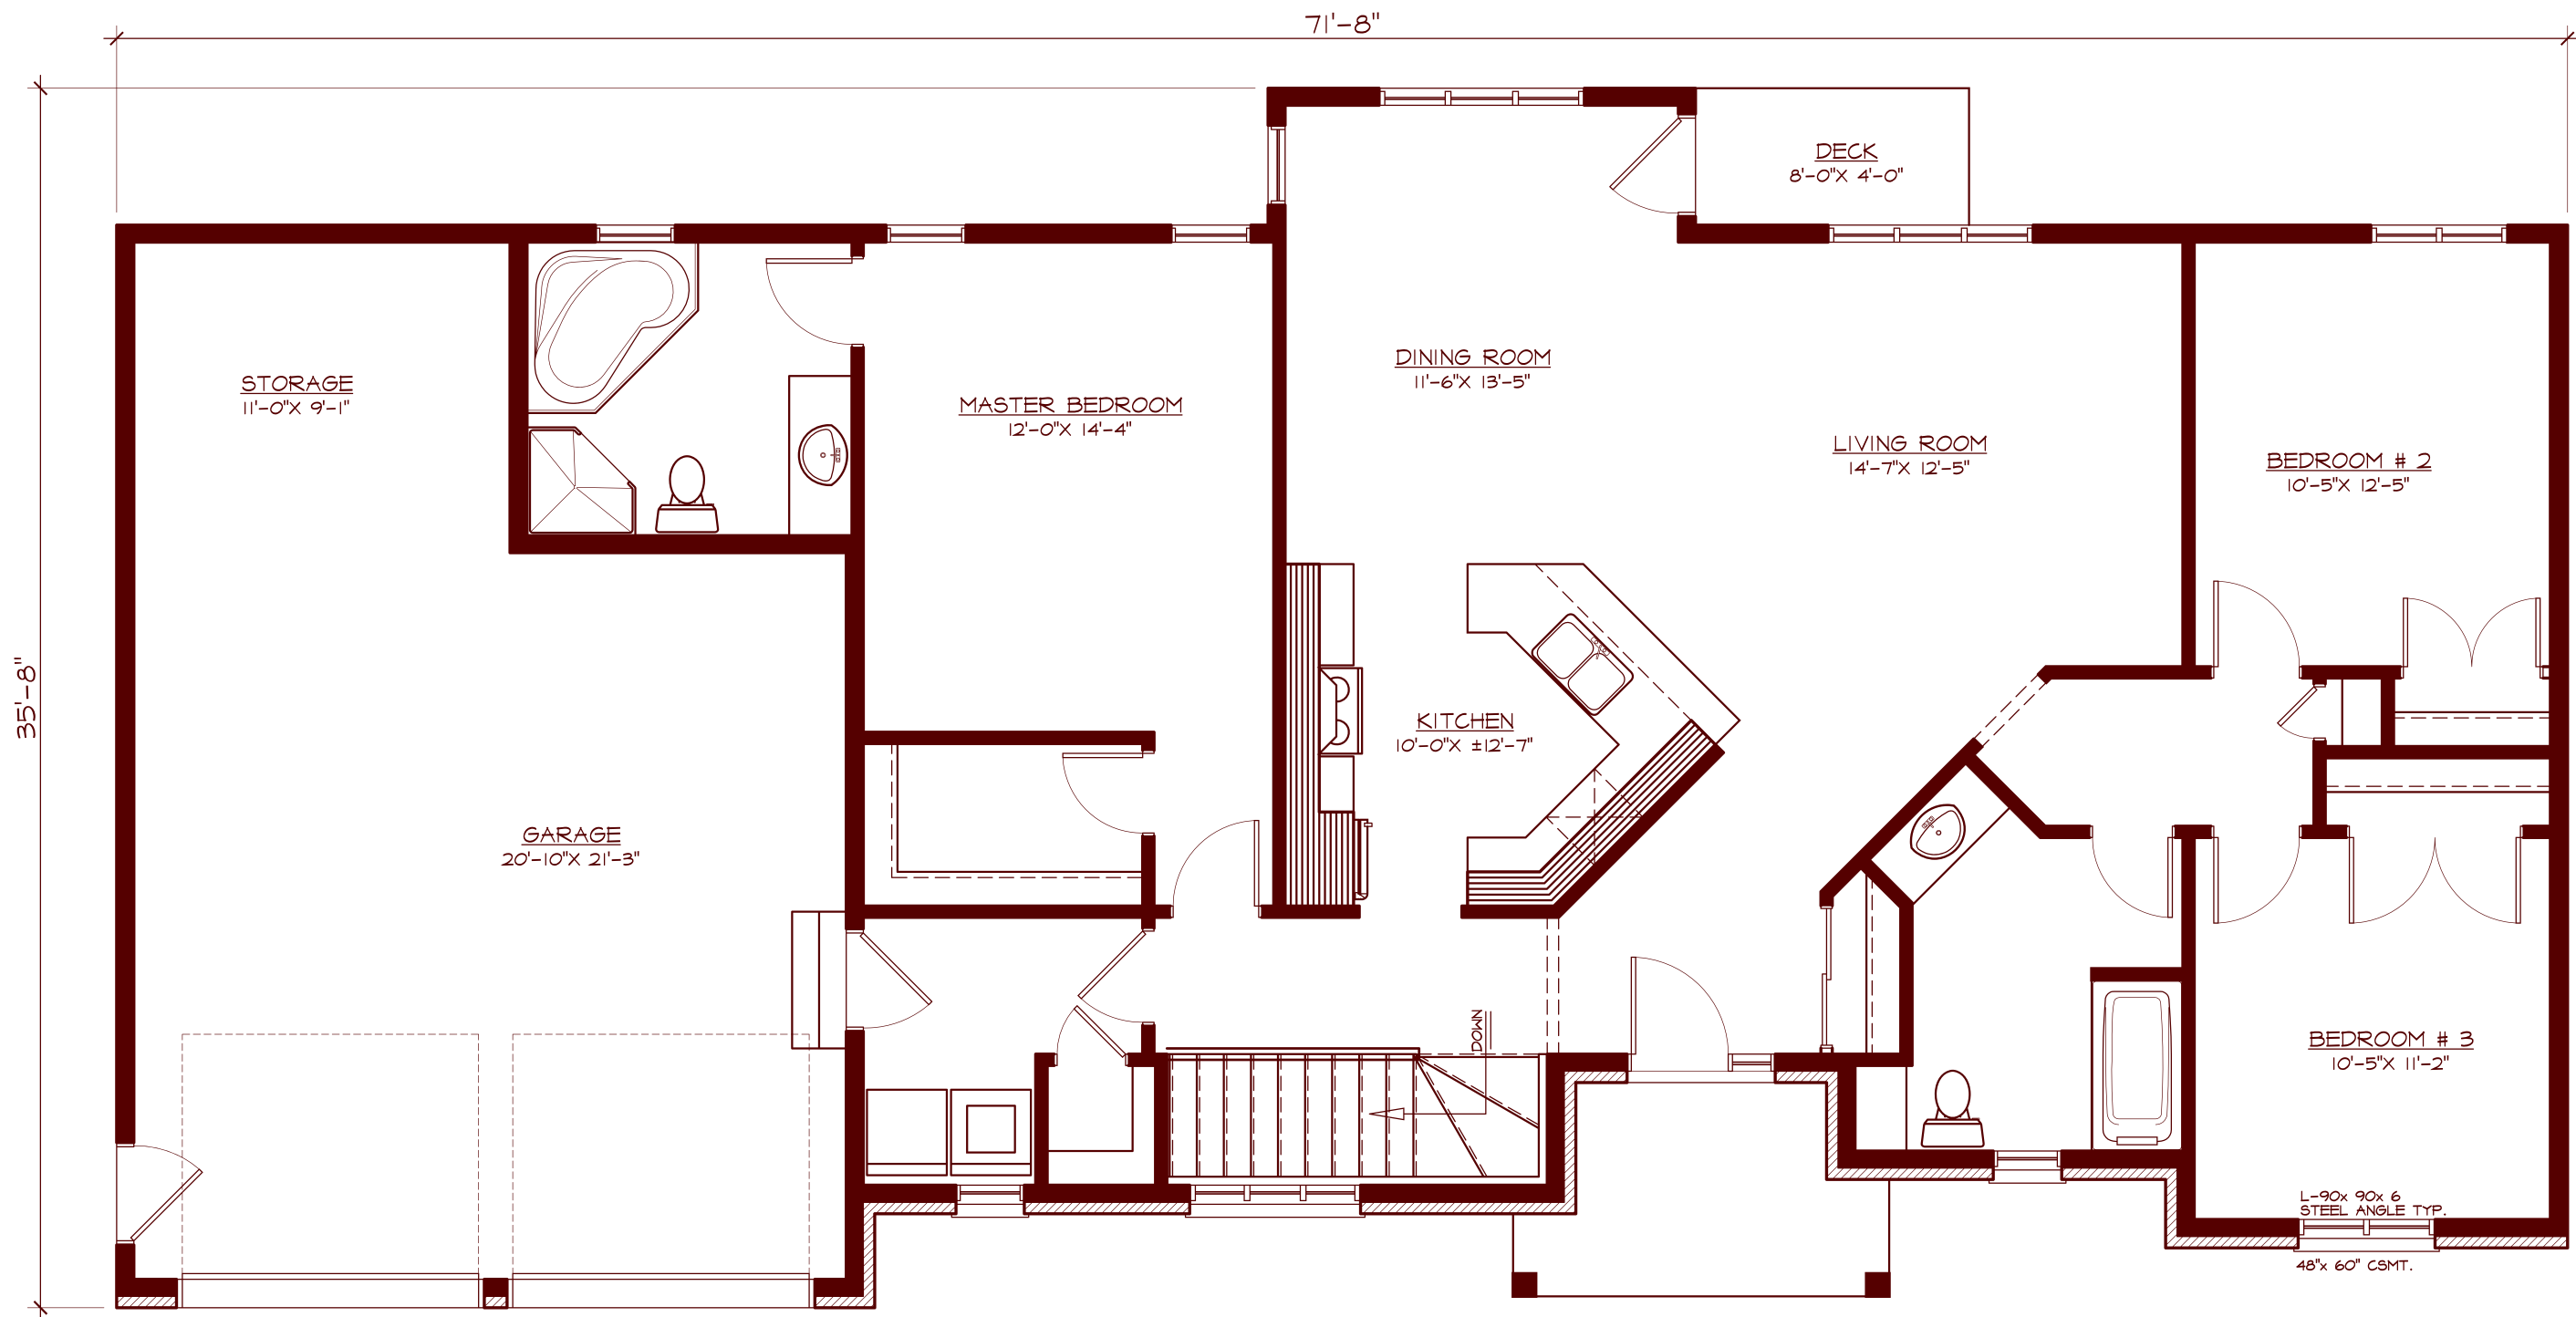

Cardinal

Plans and specifications are subject to change without notice. Actual usable space may vary from stated floor area. E.&O.E.

FRONT ELEVATION 1479 SQ.FT. - 3 BEDROOMS - 2 BATHROOMS

TrilliumHomes.ca

Plans and specifications are subject to change without notice. Actual usable space may vary from stated floor area. E.&O.E.