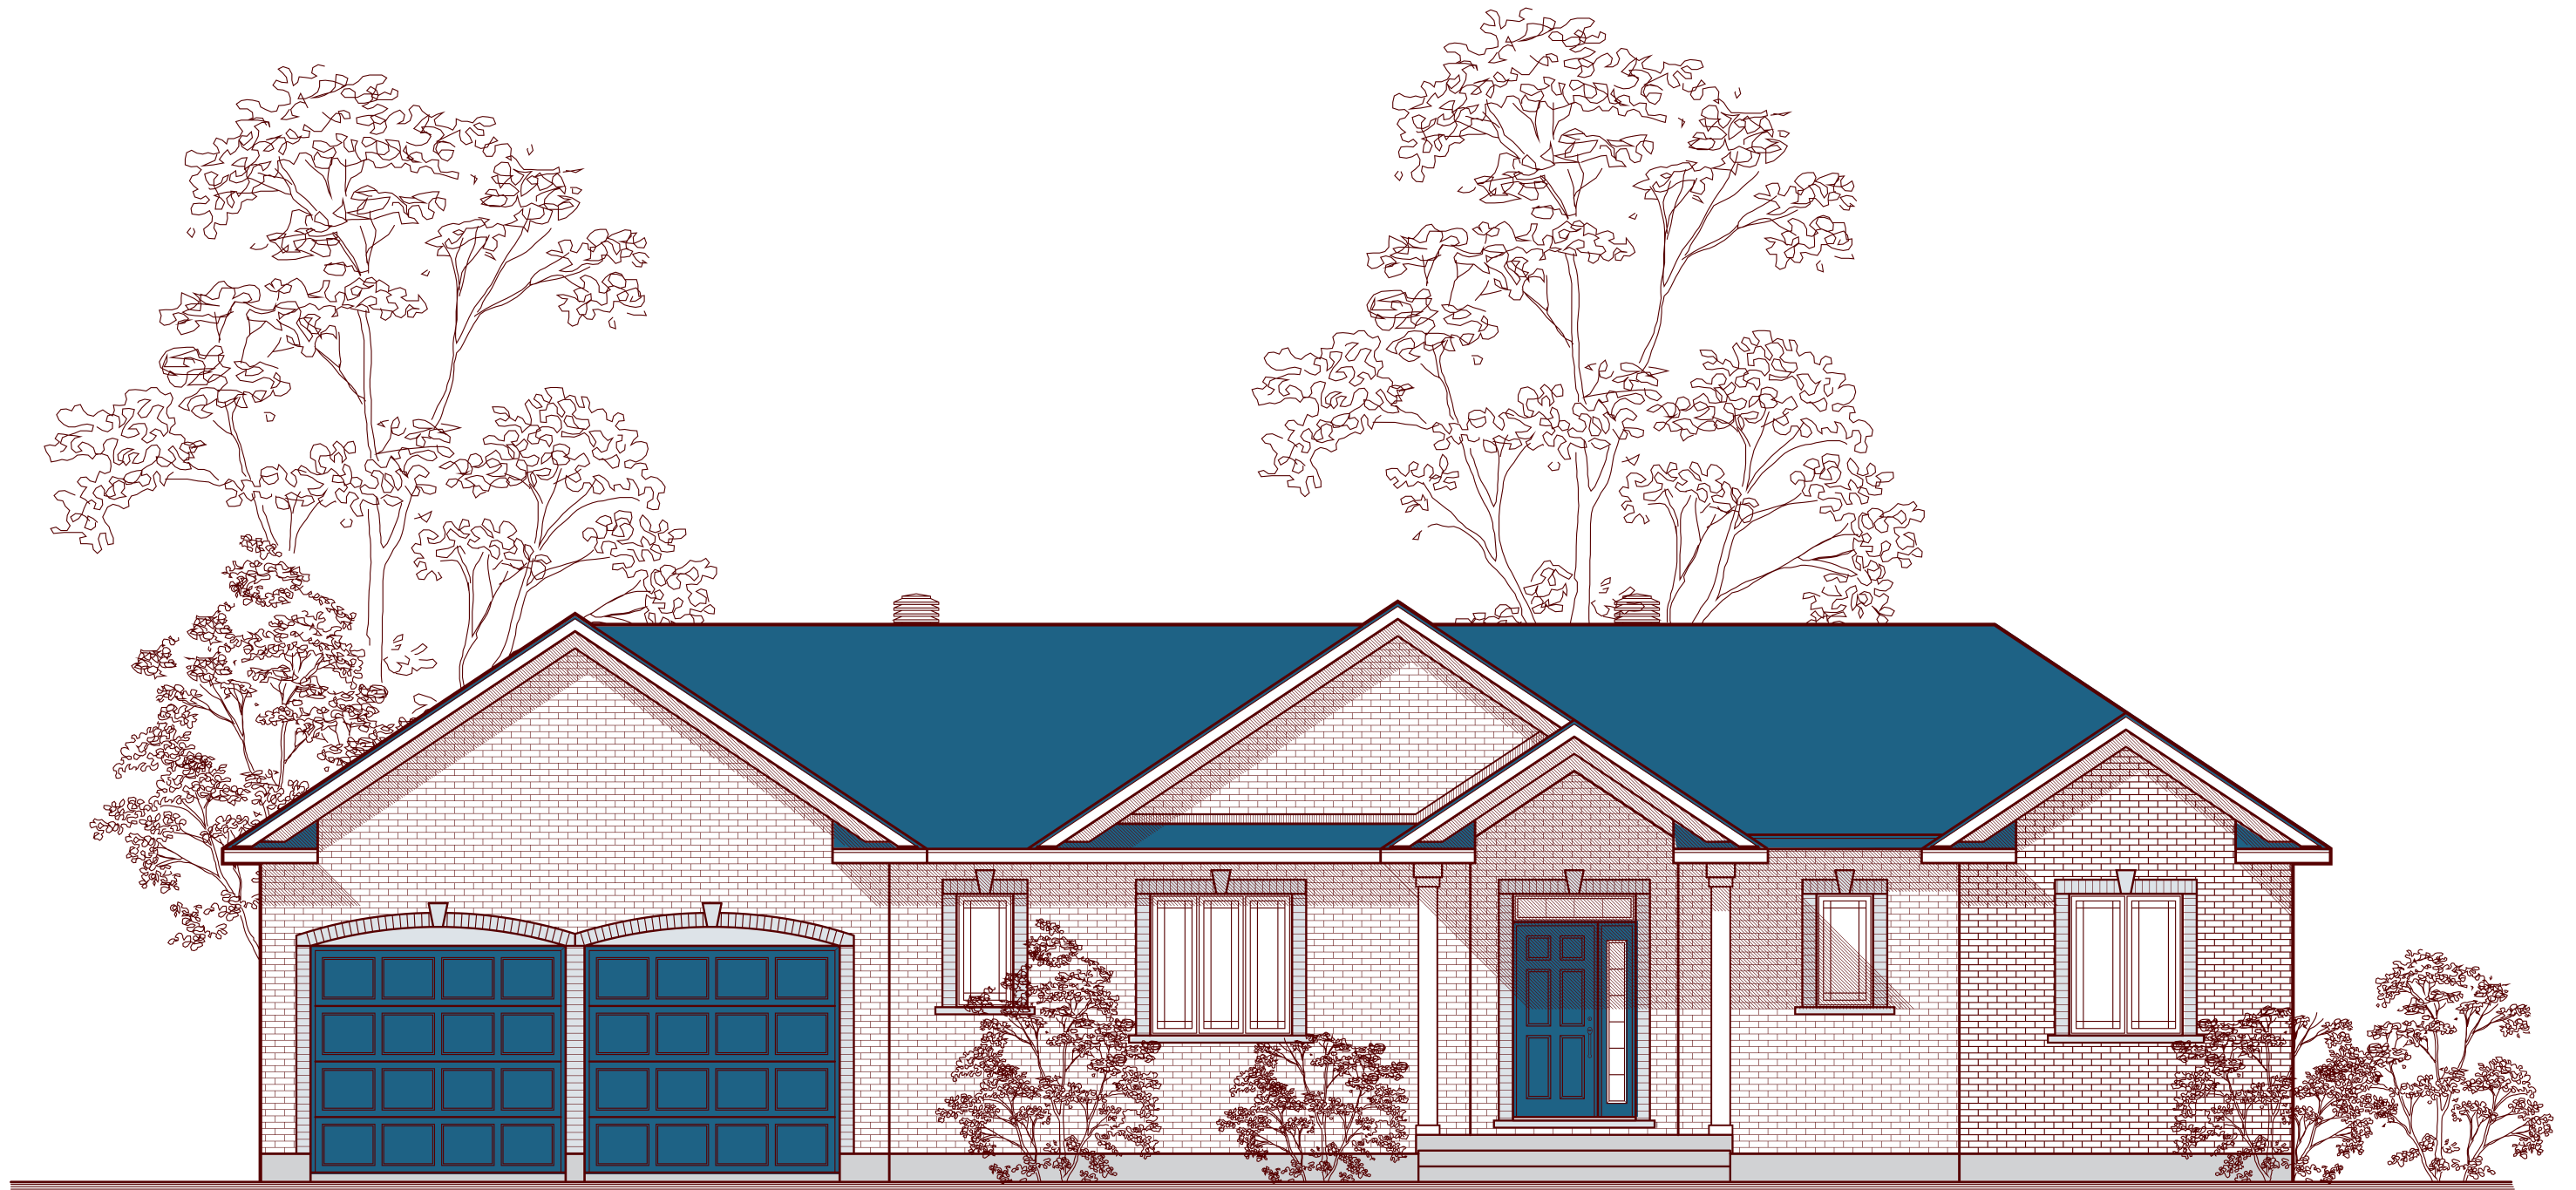

Cardinal

Plans and specifications are subject to change without notice. Actual usable space may vary from stated floor area. E.&O.E.

FRONT ELEVATION 1479 SQ.FT. - 3 BEDROOMS - 2 BATHROOMS

TrilliumHomes.ca