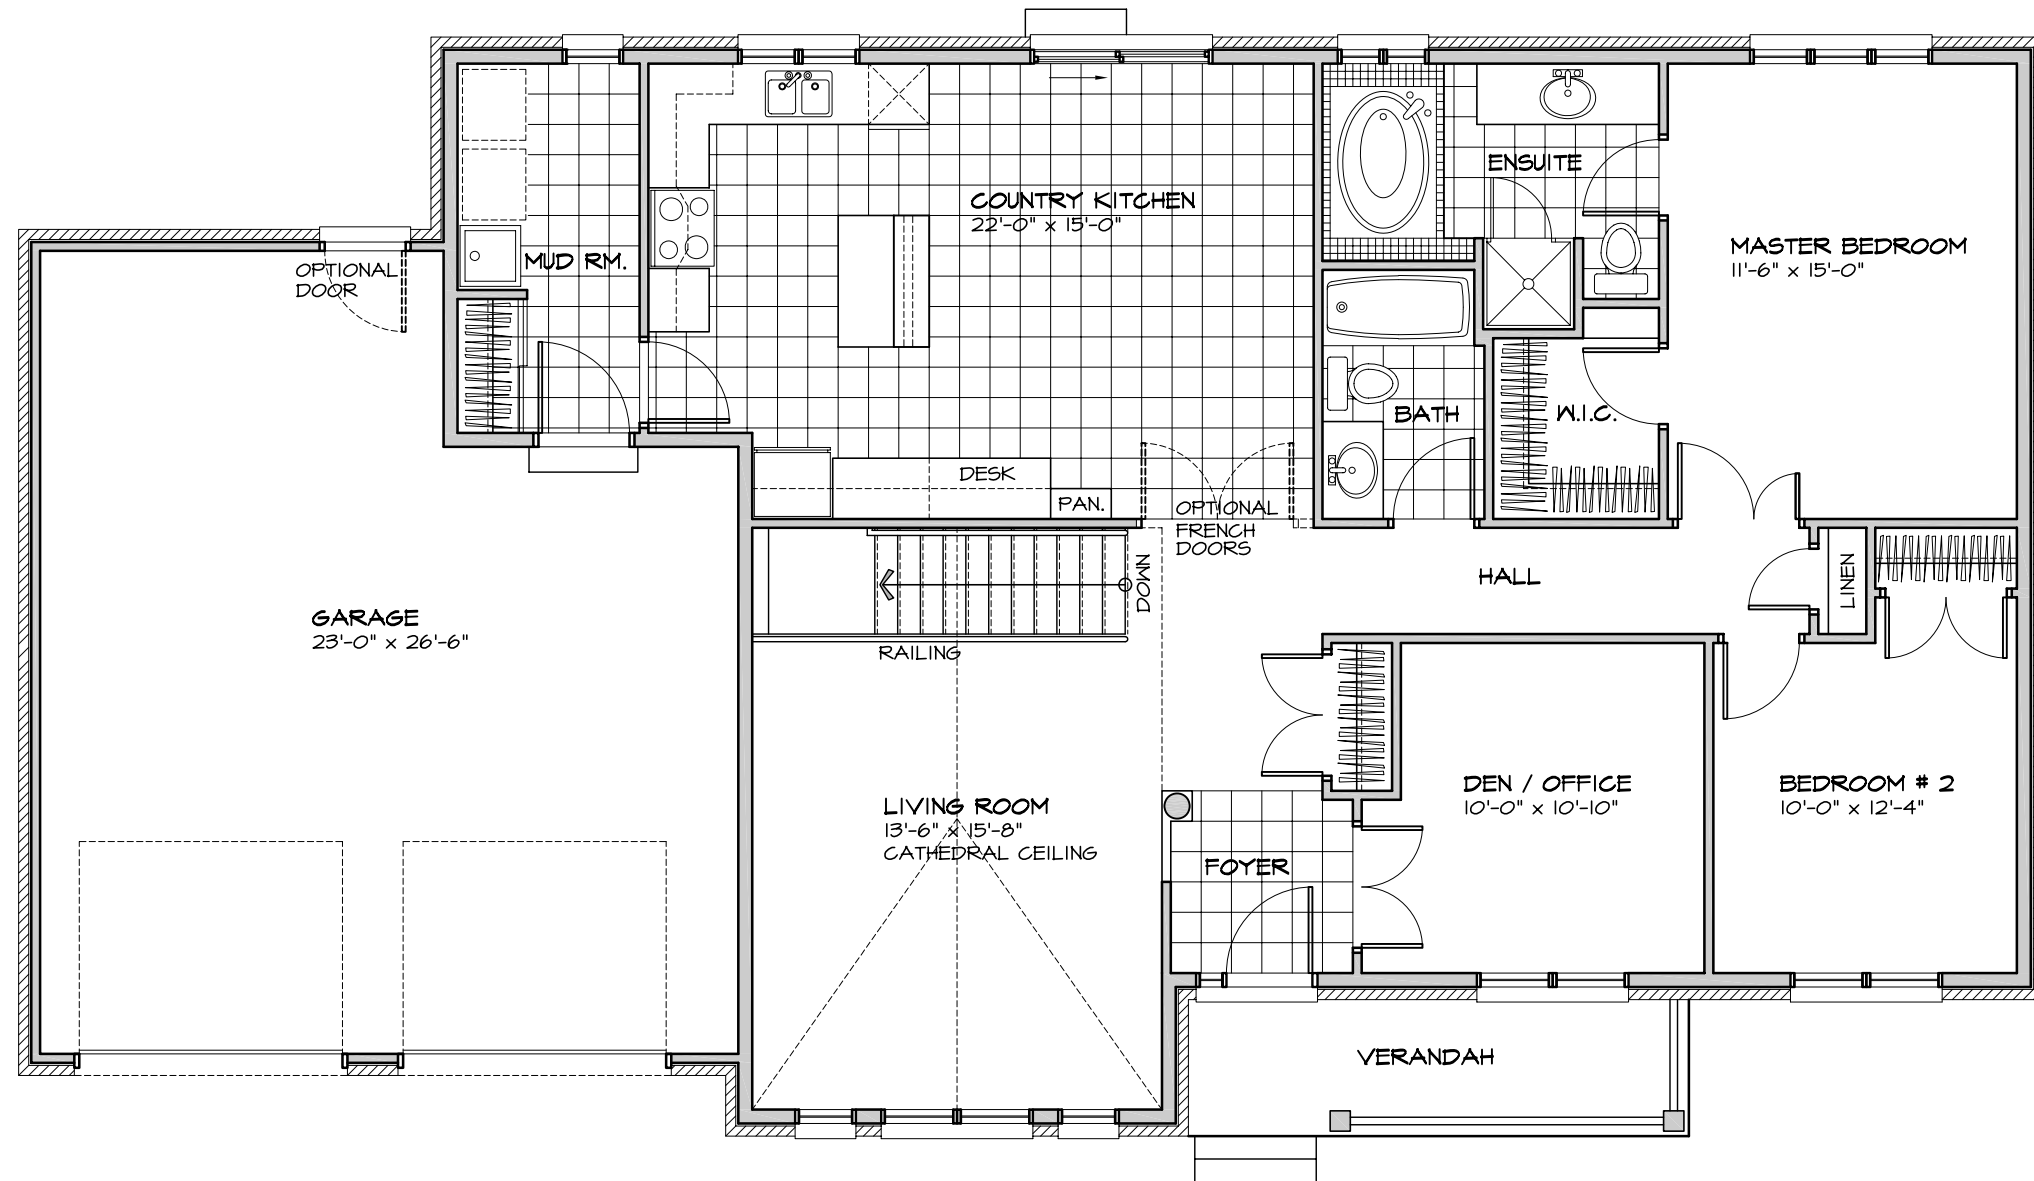

1565 sq.ft.

Crimson

FRONT ELEVATION
1565 sq. ft.

Plans and specifications are subject to change without notice. Actual usable floor space may vary from the stated floor area.

1565 sq.ft.

Crimson

FRONT ELEVATION
1565 sq. ft.

Plans and specifications are subject to change without notice. Actual usable floor space may vary from the stated floor area.

1565 sq.ft.

Crimson

FRONT ELEVATION