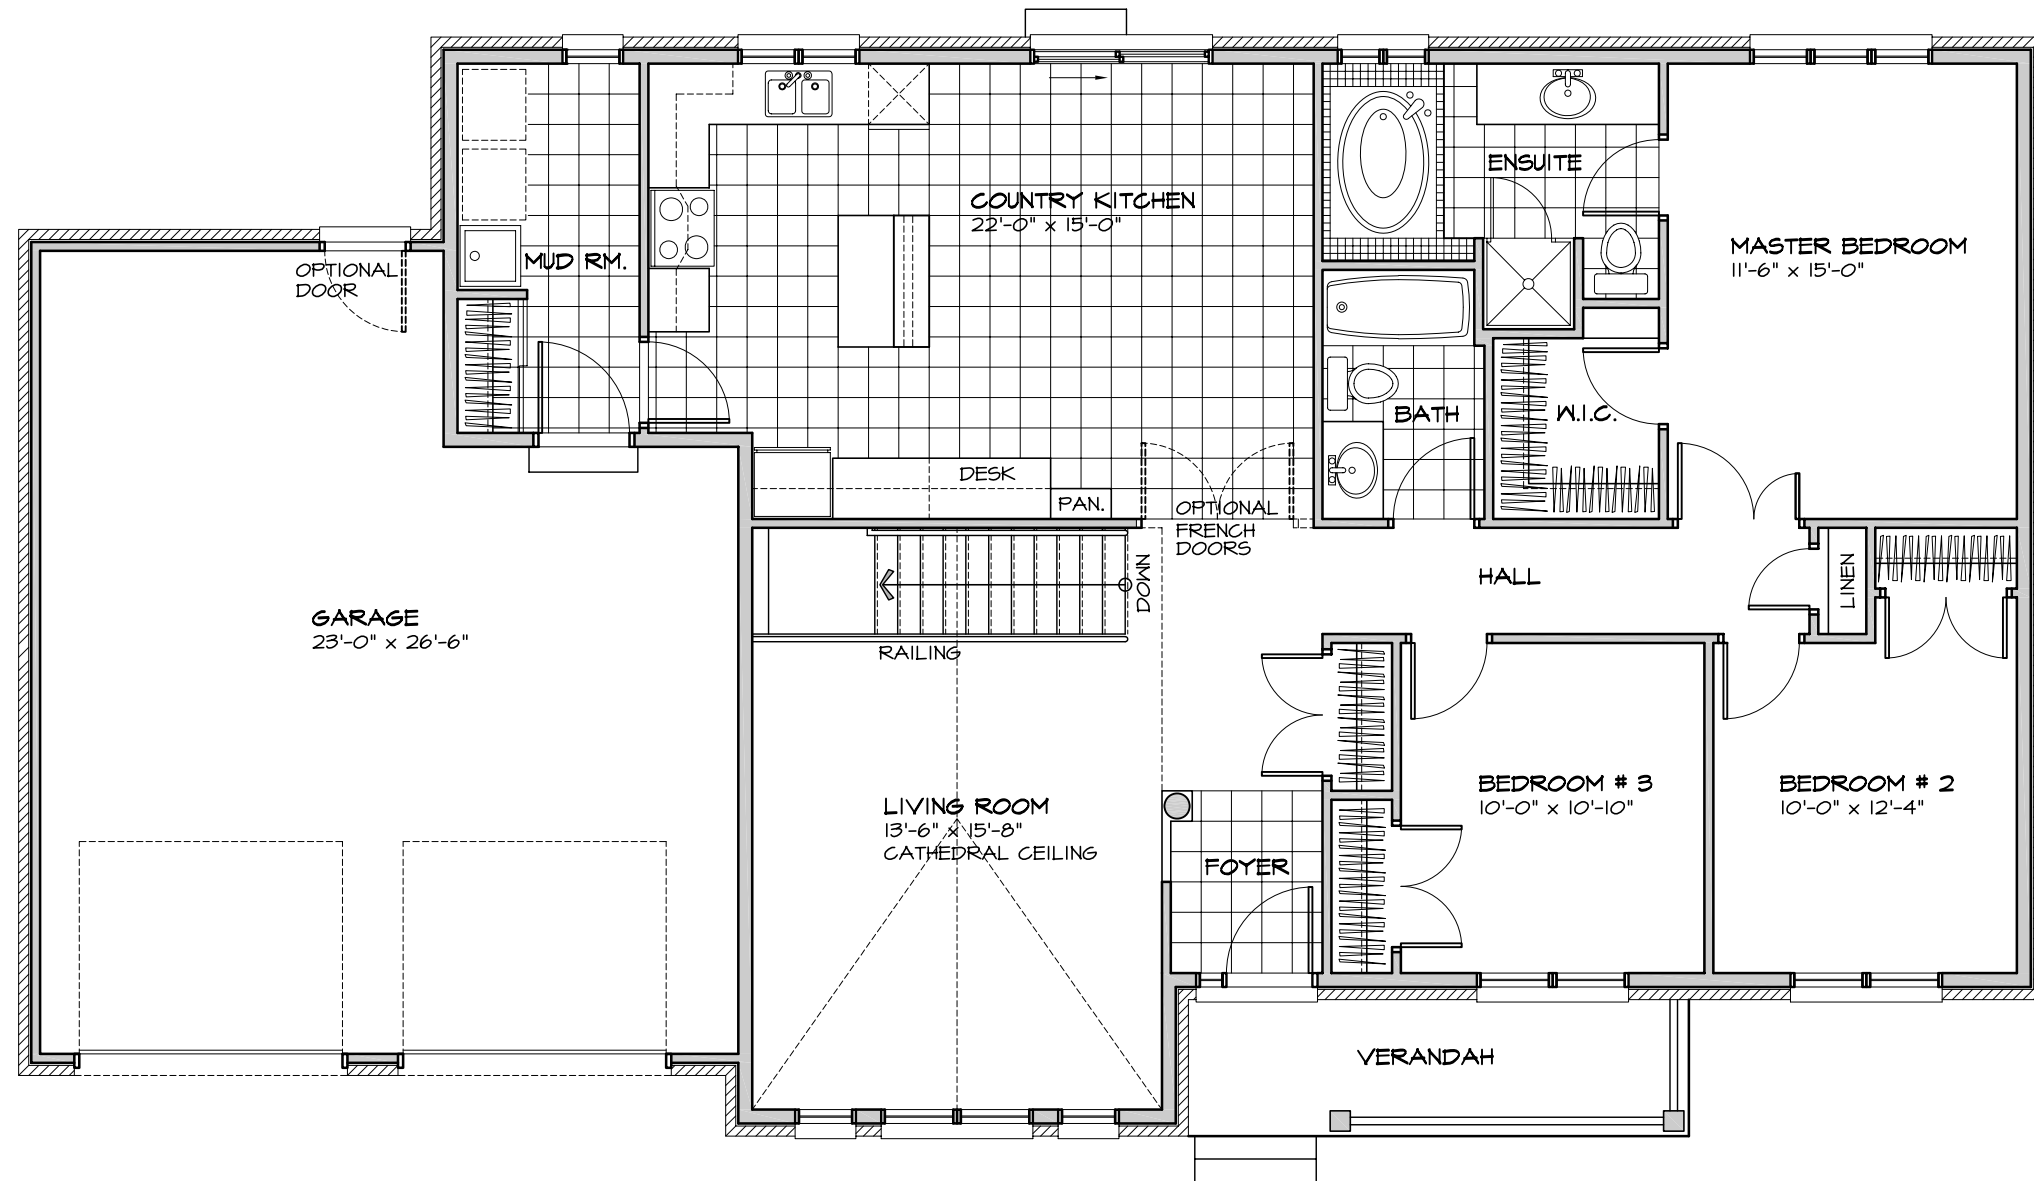

1565 sq.ft.

Crimson

FRONT ELEVATION
1565 sq. ft.

Plans and specifications are subject to change without notice. Actual usable floor space may vary from the stated floor area.

1565 sq.ft.

Crimson

FRONT ELEVATION
1565 sq. ft.

Plans and specifications are subject to change without notice. Actual usable floor space may vary from the stated floor area.

1565 sq.ft.

Crimson

FRONT ELEVATION